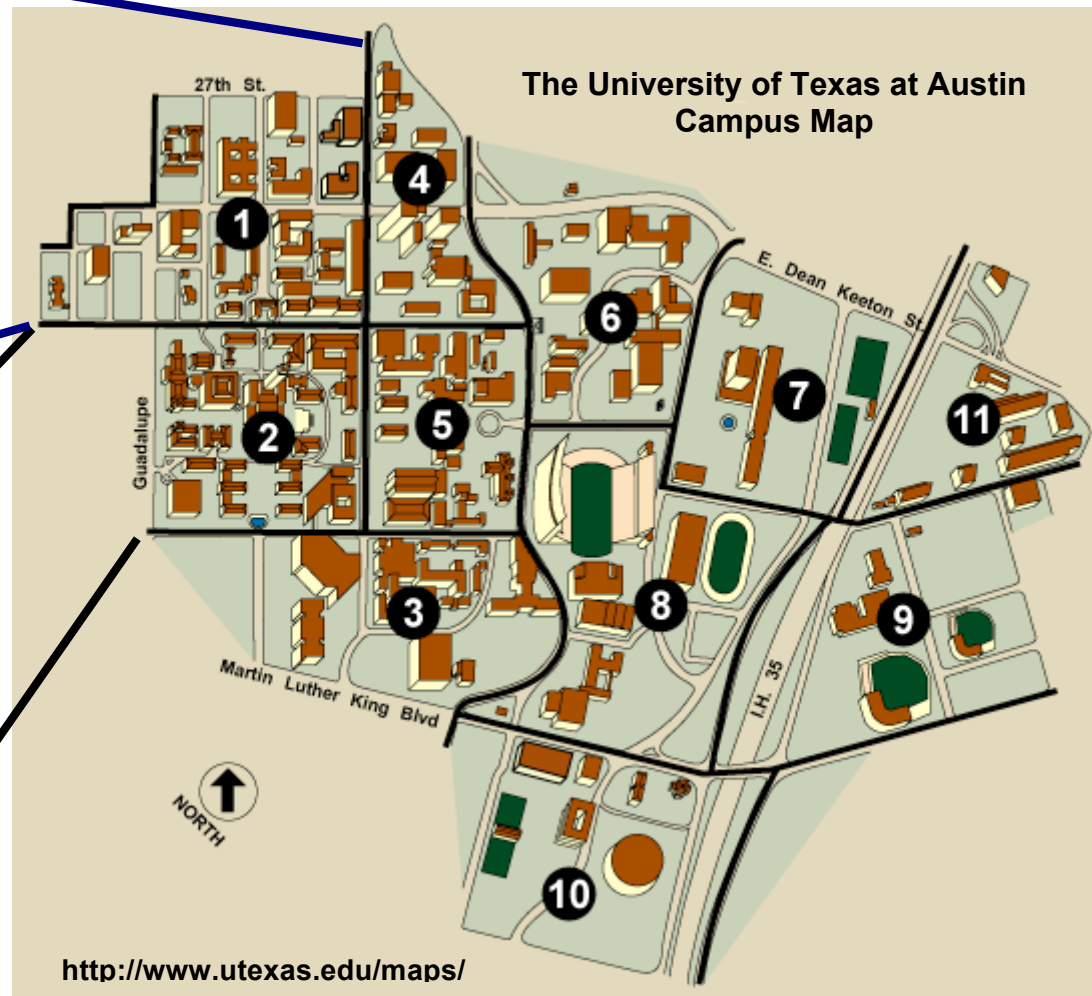

Please contact Stephanie Achebe if you have questions or need additional information.
Phone: (512) 471-3761
Email: Stephanie.achebe@utexas.edu