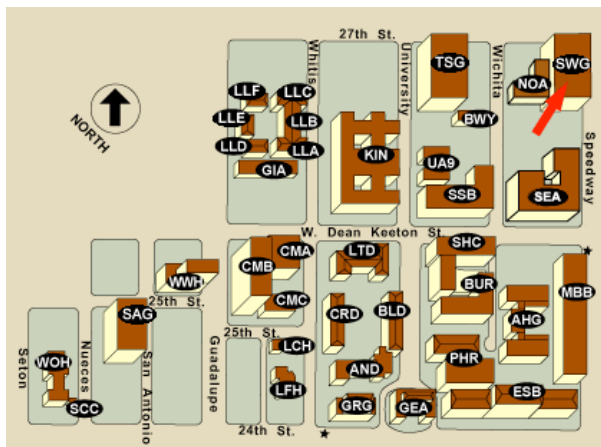

Welch Hall is on the southwest corner of 24th St. and Speedway. The arrow on the map below points to the entry door closest to our offices. Enter, go down the steps (to level 2 where our office is located is below street level there, but on street level if you enter the building from Speedway) and turn right. Go through the double doors in the corridor and our offices (2.426, 2.424, 2.420) are on the left.

Speedway Parking Garage (SWG)

See small red arrow

Welch Hall (WEL)

Please contact Stephanie Achebe if you have questions or need additional information.
Phone: (512) 471-3761
Email: Stephanie.achebe@utexas.edu