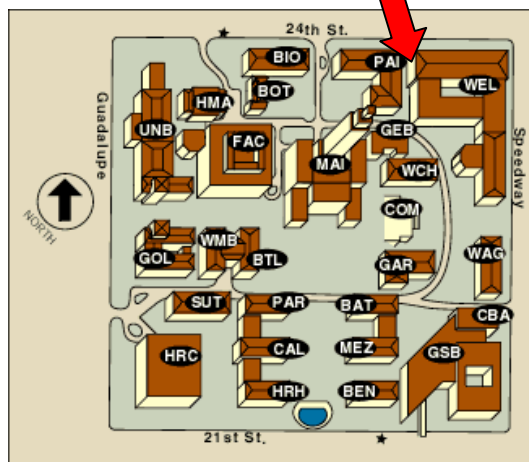

Welch Hall is on the southwest corner of 24th St. and Speedway. The arrow on the map below points to the entry door closest to our offices. Enter, go down the steps (to level 2 where our office is located is below street level there, but on street level if you enter the building from Speedway) and turn right. Go through the double doors in the corridor and our offices (2.426, 2.424, 2.420) are on the left.

Speedway Parking Garage (SWG)

See small red arrow

Welch Hall (WEL)

Please contact Stephanie Achebe if you have questions or need additional information.
Phone: (512) 471-3761
Email: Stephanie.achebe@utexas.edu